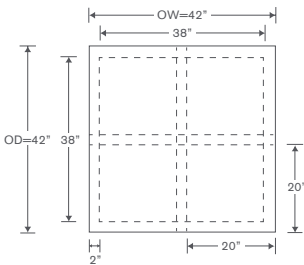

Thompson Square Cocktail Tables

OTP100

Square Cocktail Table
OVERALL: 48W x 48D x 19.5H

FEATURES: Acrylic Frame
1/2" Lay on Glass Top

Also Available: Rectangle Tables (OTP100R)
Custom Inquiries Invited
Ottomans Sold Separately

BS20-O

La Jolla Square Ottoman
OVERALL: 20W x 20D x 16H

Sold Separately

Thompson Square Cocktail Table

OTP100-36

OVERALL: 36W x 36D x 19.5H

Ottomans Sold Separately:

La Jolla Small Ottoman (BS20-OS)

OTP100-42

OVERALL: 42W x 42D x 19.5H

Ottomans Sold Separately:

La Jolla Small Ottoman (BS20-OS)

OTP100

OVERALL: 48W x 48D x 19.5H

Ottomans Sold Separately:

La Jolla Ottoman (BS20-O)

OTP100-54

OVERALL: 54W x 54D x 19.5H

Ottomans Sold Separately:

La Jolla Ottoman (BS20-O)

OTP100-60

OVERALL: 60W x 60D x 19.5H

Ottomans Sold Separately:

La Jolla Ottoman (BS20-O)