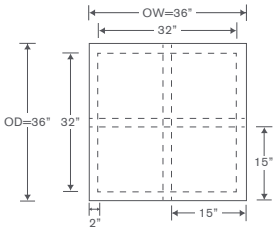

Thompson Square Cocktail Tables

OTP100

Square Cocktail Table
OVERALL: 48W x 48D x 19.5H

FEATURES: Acrylic Frame
1/2" Lay on Glass Top

Also Available: Rectangle Tables (OTP100R)
Custom Inquiries Invited
Ottomans Sold Separately

BS20-O

La Jolla Square Ottoman
OVERALL: 20W x 20D x 16H

Sold Separately

Thompson Square Cocktail Table

OTP100-36

OVERALL: 36W x 36D x 19.5H

Ottomans Sold Separately:

La Jolla Small Ottoman (BS20-OS)

OTP100-42

OVERALL: 42W x 42D x 19.5H

Ottomans Sold Separately:

La Jolla Small Ottoman (BS20-OS)

OTP100

OVERALL: 48W x 48D x 19.5H

Ottomans Sold Separately:

La Jolla Ottoman (BS20-O)

OTP100-54

OVERALL: 54W x 54D x 19.5H

Ottomans Sold Separately:

La Jolla Ottoman (BS20-O)

OTP100-60

OVERALL: 60W x 60D x 19.5H

Ottomans Sold Separately:

La Jolla Ottoman (BS20-O)