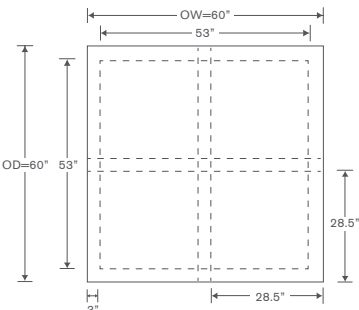

Thompson Square Cocktail Tables

OTP100

Square Cocktail Table
OVERALL: 48W x 48D x 19.5H

FEATURES: Acrylic Frame
1/2" Lay on Glass Top

Also Available: Rectangle Tables (OTP100R)
Custom Inquiries Invited
Ottomans Sold Separately

BS20-O

La Jolla Square Ottoman
OVERALL: 20W x 20D x 16H

Sold Separately

Thompson Square Cocktail Table

OTP100-36

OVERALL: 36W x 36D x 19.5H

Ottomans Sold Separately:

La Jolla Small Ottoman (BS20-OS)

OTP100-42

OVERALL: 42W x 42D x 19.5H

Ottomans Sold Separately:

La Jolla Small Ottoman (BS20-OS)

OTP100

OVERALL: 48W x 48D x 19.5H

Ottomans Sold Separately:

La Jolla Ottoman (BS20-O)

OTP100-54

OVERALL: 54W x 54D x 19.5H

Ottomans Sold Separately:

La Jolla Ottoman (BS20-O)

OTP100-60

OVERALL: 60W x 60D x 19.5H

Ottomans Sold Separately:

La Jolla Ottoman (BS20-O)