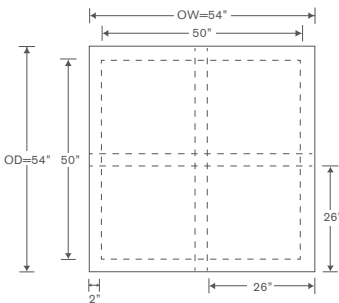

Thompson Square Cocktail Tables

OTP100

Square Cocktail Table
OVERALL: 48W x 48D x 19.5H

FEATURES: Acrylic Frame
1/2" Lay on Glass Top

Also Available: Rectangle Tables (OTP100R)
Custom Inquiries Invited
Ottomans Sold Separately

BS20-O

La Jolla Square Ottoman
OVERALL: 20W x 20D x 16H

Sold Separately

Thompson Square Cocktail Table

OTP100-36

OVERALL: 36W x 36D x 19.5H

Ottomans Sold Separately:

La Jolla Small Ottoman (BS20-OS)

OTP100-42

OVERALL: 42W x 42D x 19.5H

Ottomans Sold Separately:

La Jolla Small Ottoman (BS20-OS)

OTP100

OVERALL: 48W x 48D x 19.5H

Ottomans Sold Separately:

La Jolla Ottoman (BS20-O)

OTP100-54

OVERALL: 54W x 54D x 19.5H

Ottomans Sold Separately:

La Jolla Ottoman (BS20-O)

OTP100-60

OVERALL: 60W x 60D x 19.5H

Ottomans Sold Separately:

La Jolla Ottoman (BS20-O)