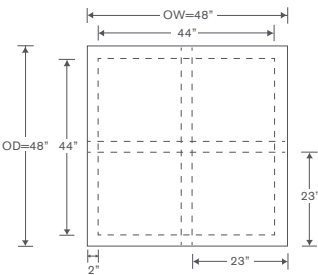

Thompson Square Cocktail Tables

OTP100

Square Cocktail Table
OVERALL: 48W x 48D x 19.5H

FEATURES: Acrylic Frame
1/2" Lay on Glass Top

Also Available: Rectangle Tables (OTP100R)
Custom Inquiries Invited
Ottomans Sold Separately

BS20-O

La Jolla Square Ottoman
OVERALL: 20W x 20D x 16H

Sold Separately

Thompson Square Cocktail Table

OTP100-36

OVERALL: 36W x 36D x 19.5H

Ottomans Sold Separately:

La Jolla Small Ottoman (BS20-OS)

OTP100-42

OVERALL: 42W x 42D x 19.5H

Ottomans Sold Separately:

La Jolla Small Ottoman (BS20-OS)

OTP100

OVERALL: 48W x 48D x 19.5H

Ottomans Sold Separately:

La Jolla Ottoman (BS20-O)

OTP100-54

OVERALL: 54W x 54D x 19.5H

Ottomans Sold Separately:

La Jolla Ottoman (BS20-O)

OTP100-60

OVERALL: 60W x 60D x 19.5H

Ottomans Sold Separately:

La Jolla Ottoman (BS20-O)