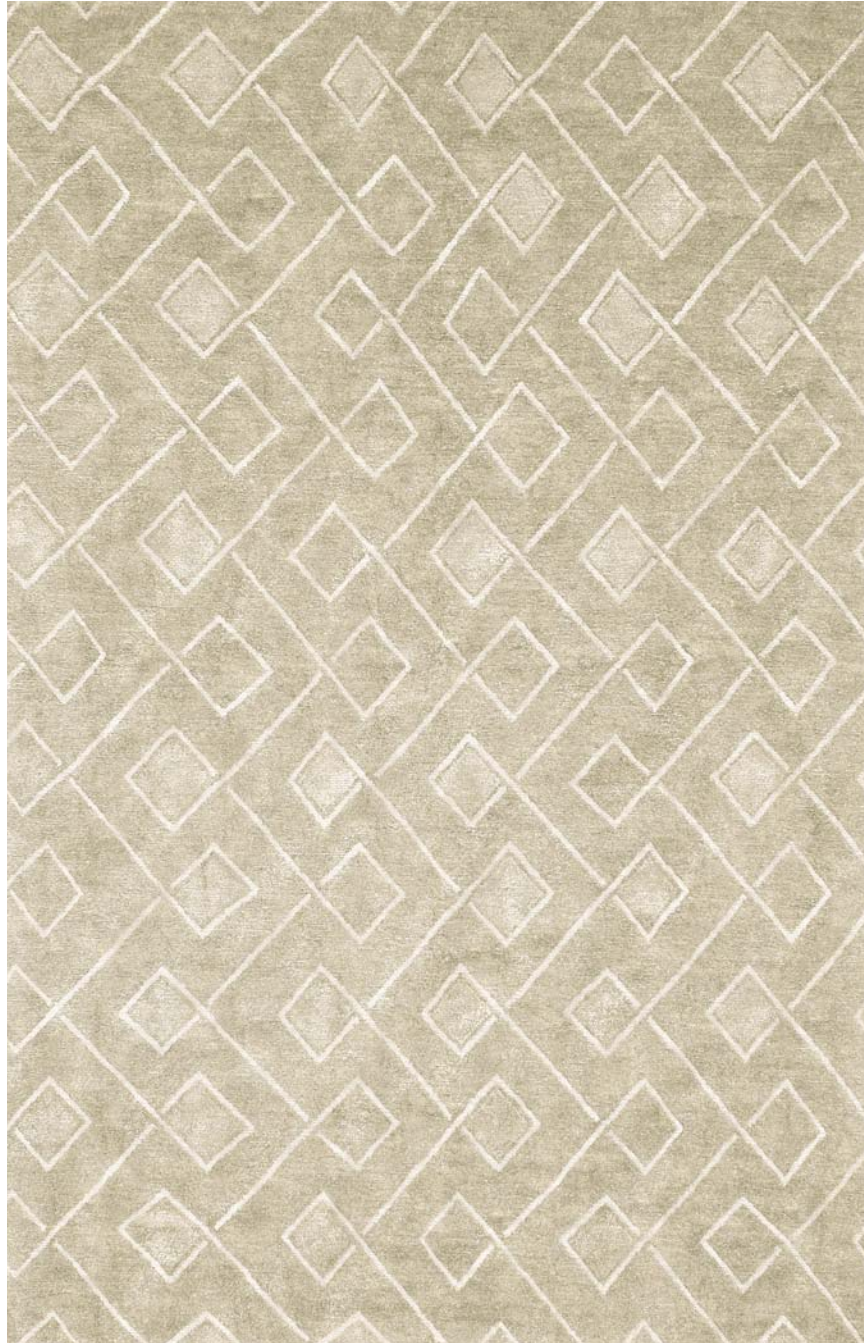

THE TIBETAN COLLECTION

BENUE - NATURAL
COUNTRY OF ORIGIN · NEPAL
CONTENT · 100% LINEN
QUALITY · 100 KNOT COUNT

STOCK SIZES AVAILABLE · 3X5 4X6 6X9 8X10 9X12 10X14 12X16
CUSTOM SIZES AND COLORS AVAILABLE

IMAGE IS A DIGITAL REPRESENTATION OF THE ACTUAL CARPET. COLORS MAY VARY.

6x9